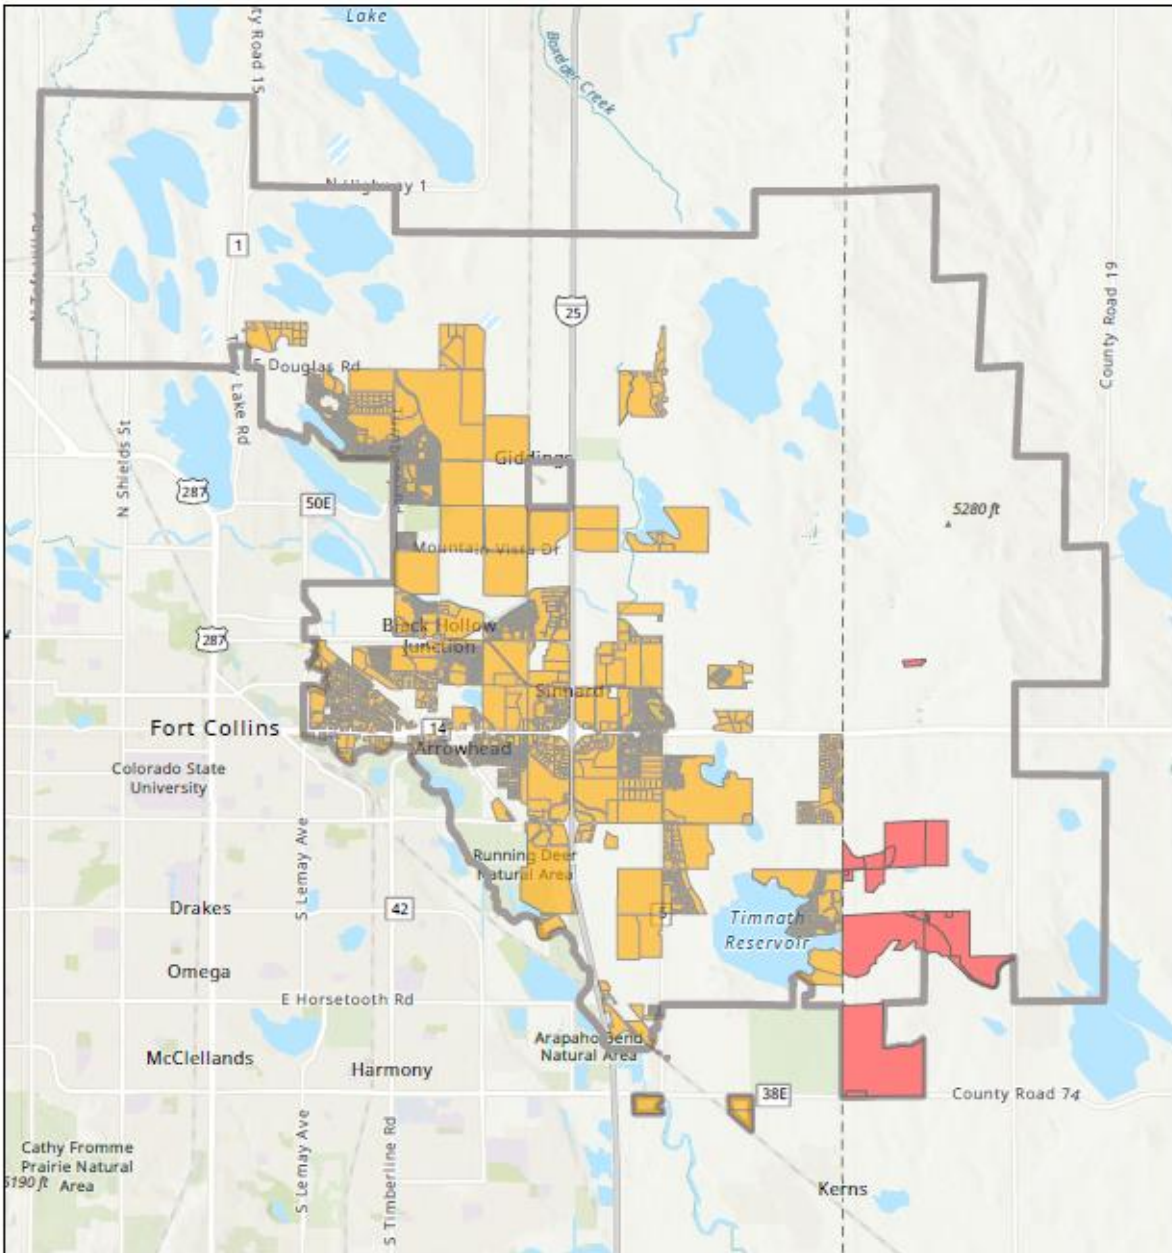

208 Plan Boundary

1/4/2023, 8:13:28 AM

-  Included Lands Larimer
-  Included Lands Weld
-  BSD Boundary

Esri, NASA, NGA, USGS, City of Fort Collins, Esri, HERE, SafeGraph, GeoTechnologies, Inc, METINASA, USGS, EPA, NPS, U